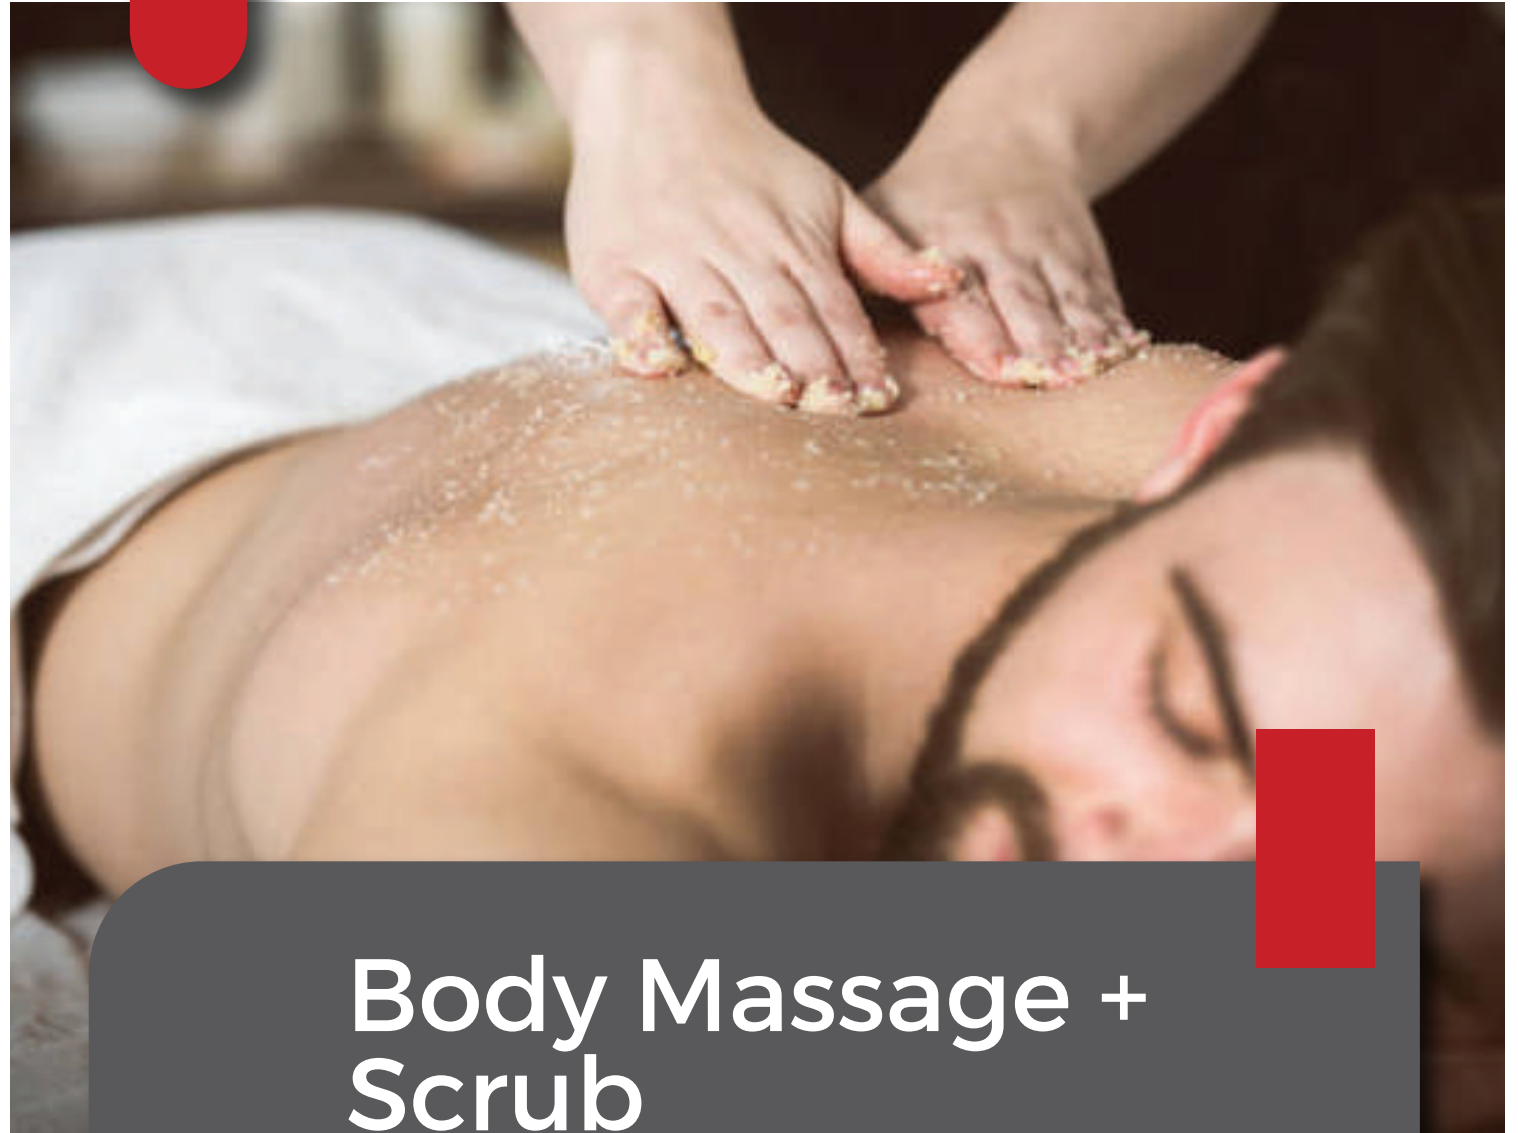

Body Massage + Scrub

60

MINUTES

₹6000/-

90

MINUTES

₹8000/-

120

MINUTES

₹10,000/-