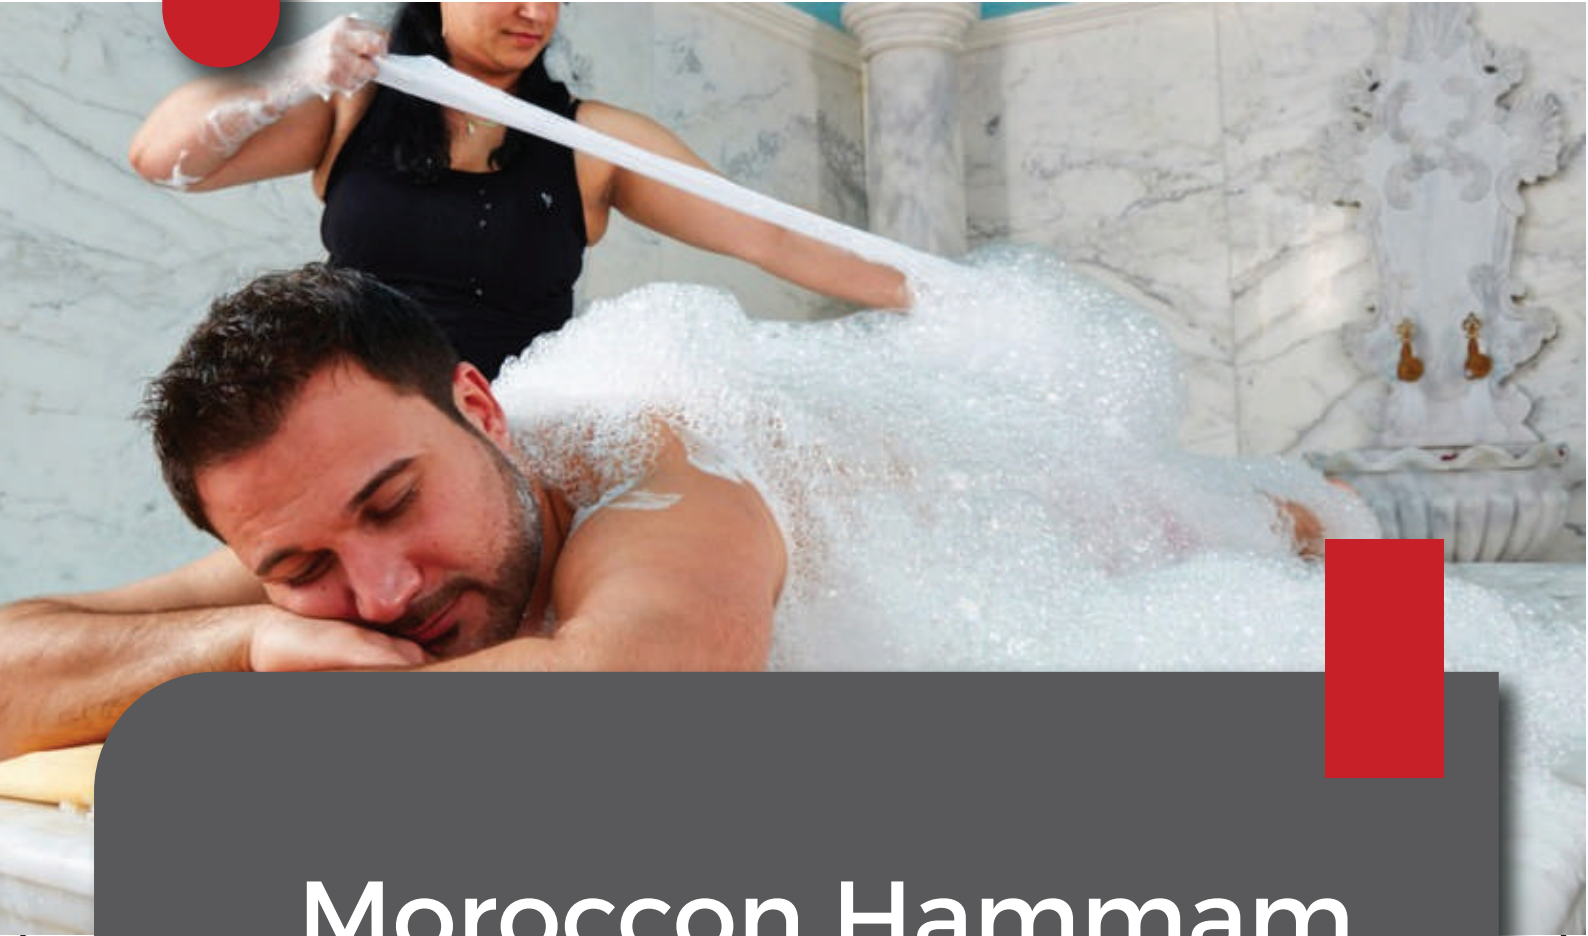

₹23,000/-

Moroccon Hammam

A Moroccan hammam consists of specially designed areas (dry, wet and steam) for cleaning the body according to traditional Arabic rituals performed by trained female therapist.